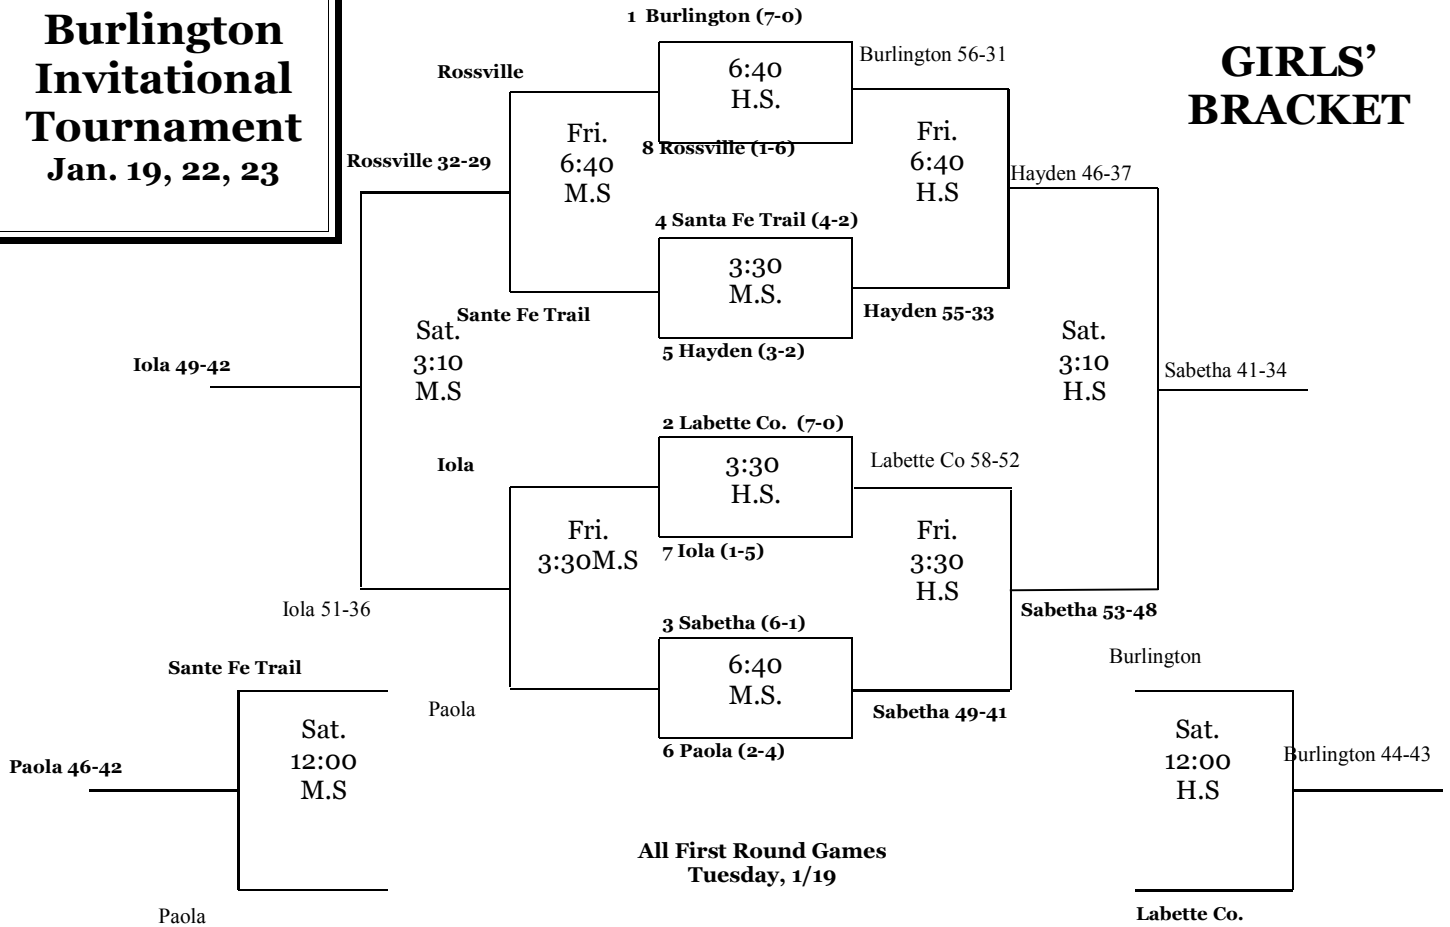

**2010
Burlington
Invitational
Tournament
Jan. 19, 22, 23**

**All First Round Games
Tuesday, 1/19**

**GIRLS'
BRACKET**

**All First Round Games
Tuesday, 1/19**

**BOYS'
BRACKET**