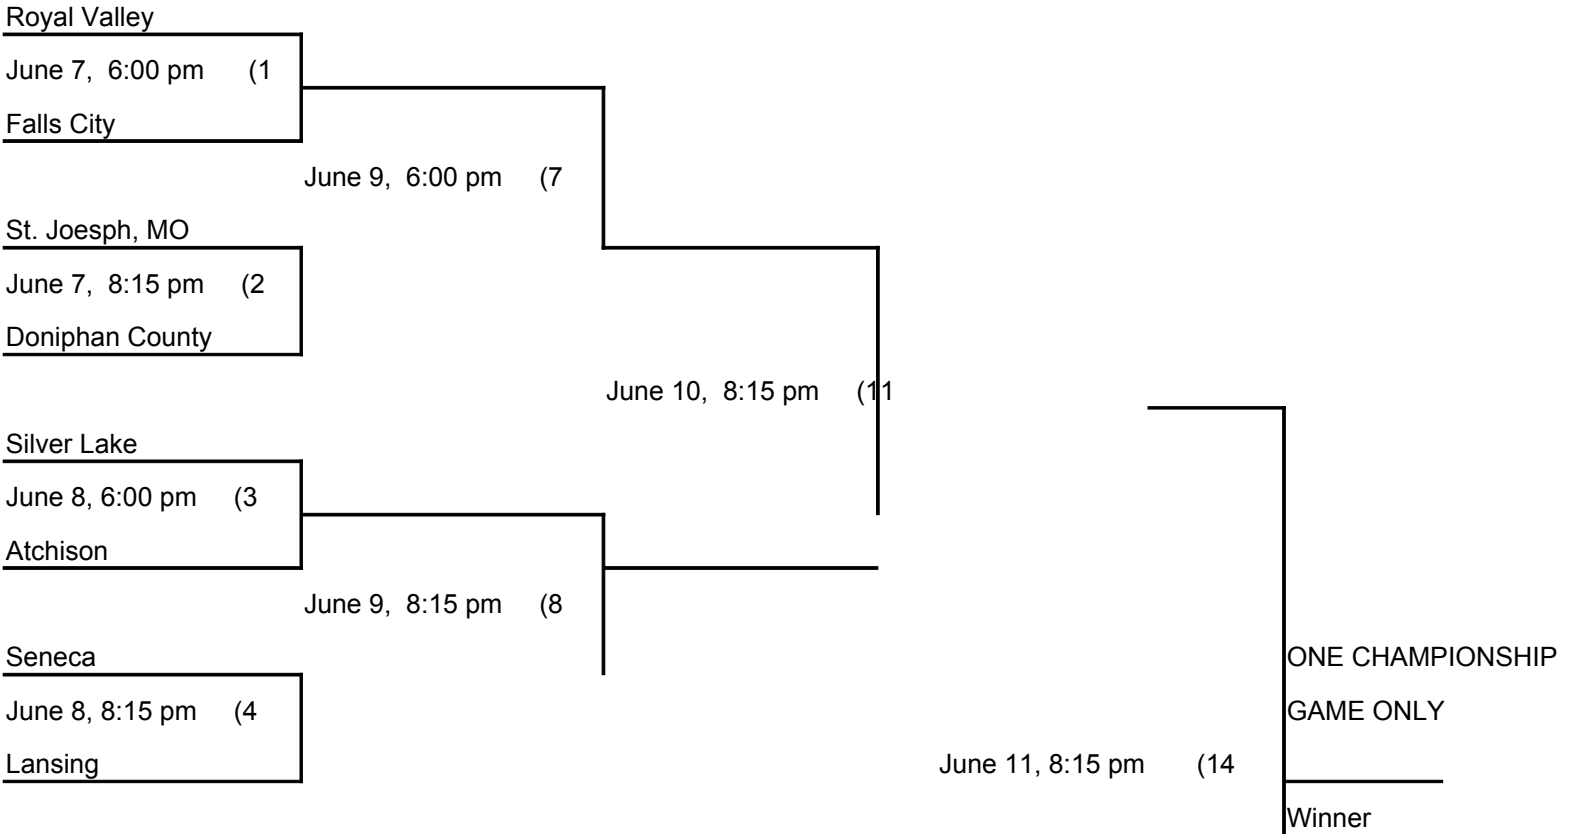

DONIPHAN COUNTY INVITATIONAL TOURNAMENT JUNE 7 THRU 11, 2007 AT WATHENA

Winners' Bracket

Losers' Bracket