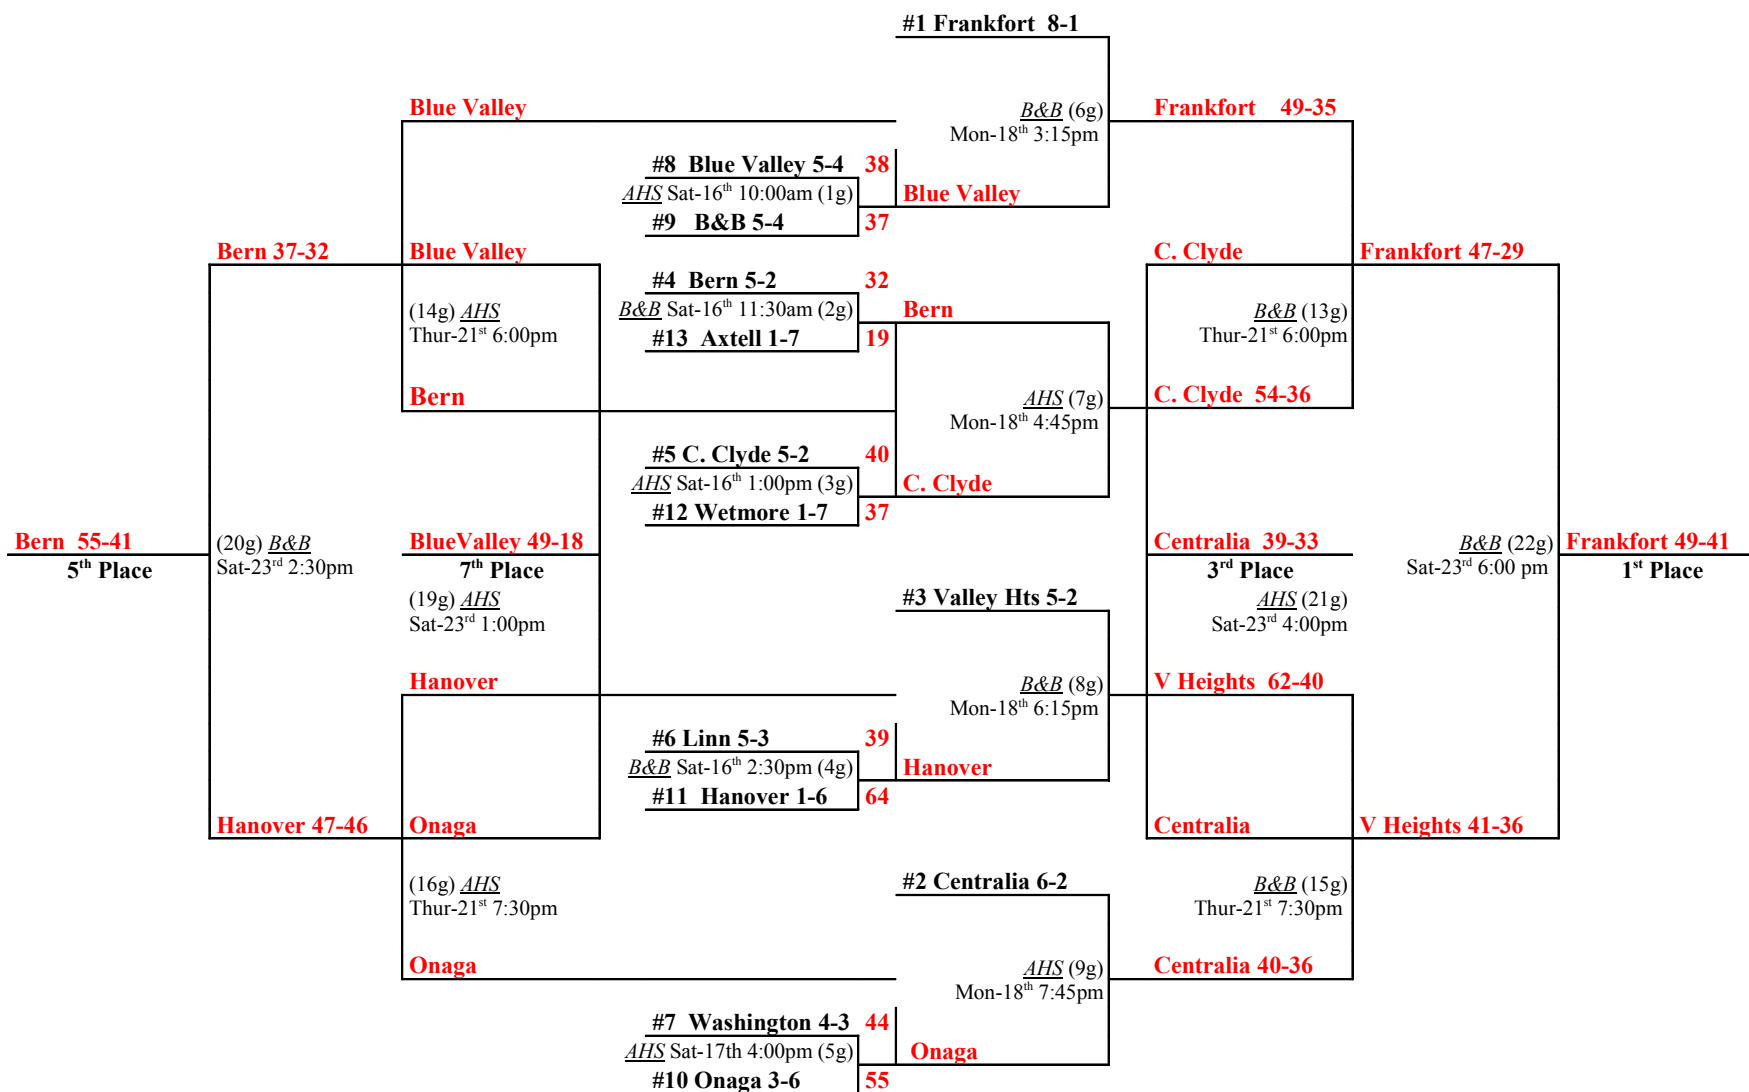

2010 TWIN VALLEY LEAGUE BASKETBALL TOURNAMENT (Girls)

CONSOLATION GAMES

(10g) L1g vs L 2g Tues-19th 5:30pm AHS
B&B v. Axtell 45-30

(11g) L4g vs L5g Tues-19th 7:00pm B&B
Linn v. Washington 52-57

(12g) L2g vs L3g Thur-21st 4:30pm B&B
Axtell v. Wetmore 53-32

(17g) L1g vs L5g Sat-23rd 10:00am AHS
B&B v. Washington 55-39

(18g) L3g vs L4g Sat-23rd 11:30am B&B
Wetmore v. Linn 49-38

2010 TWIN VALLEY LEAGUE BASKETBALL TOURNAMENT (Boys)

CONSOLATION GAMES

(10b) L1b vs L 2b Tues-19th 5:30pm *B&B*
Onaga v. Wetmore 72-48

(11b) L4b vs L5b Tues-19th 7:00pm *AHS*
Axtell v. Linn 45-50

(12b) L2b vs L3b Fri-22nd 4:30pm *B&B*
Wetmore v. Bern 50-45

(17b) L1b vs L5b Sat-23rd 10:00am *B&B*
Onaga v. Linn 54-49

(18b) L3b vs L4b Sat-23rd 11:30am *AHS*
Bern v. Axtell 53-40