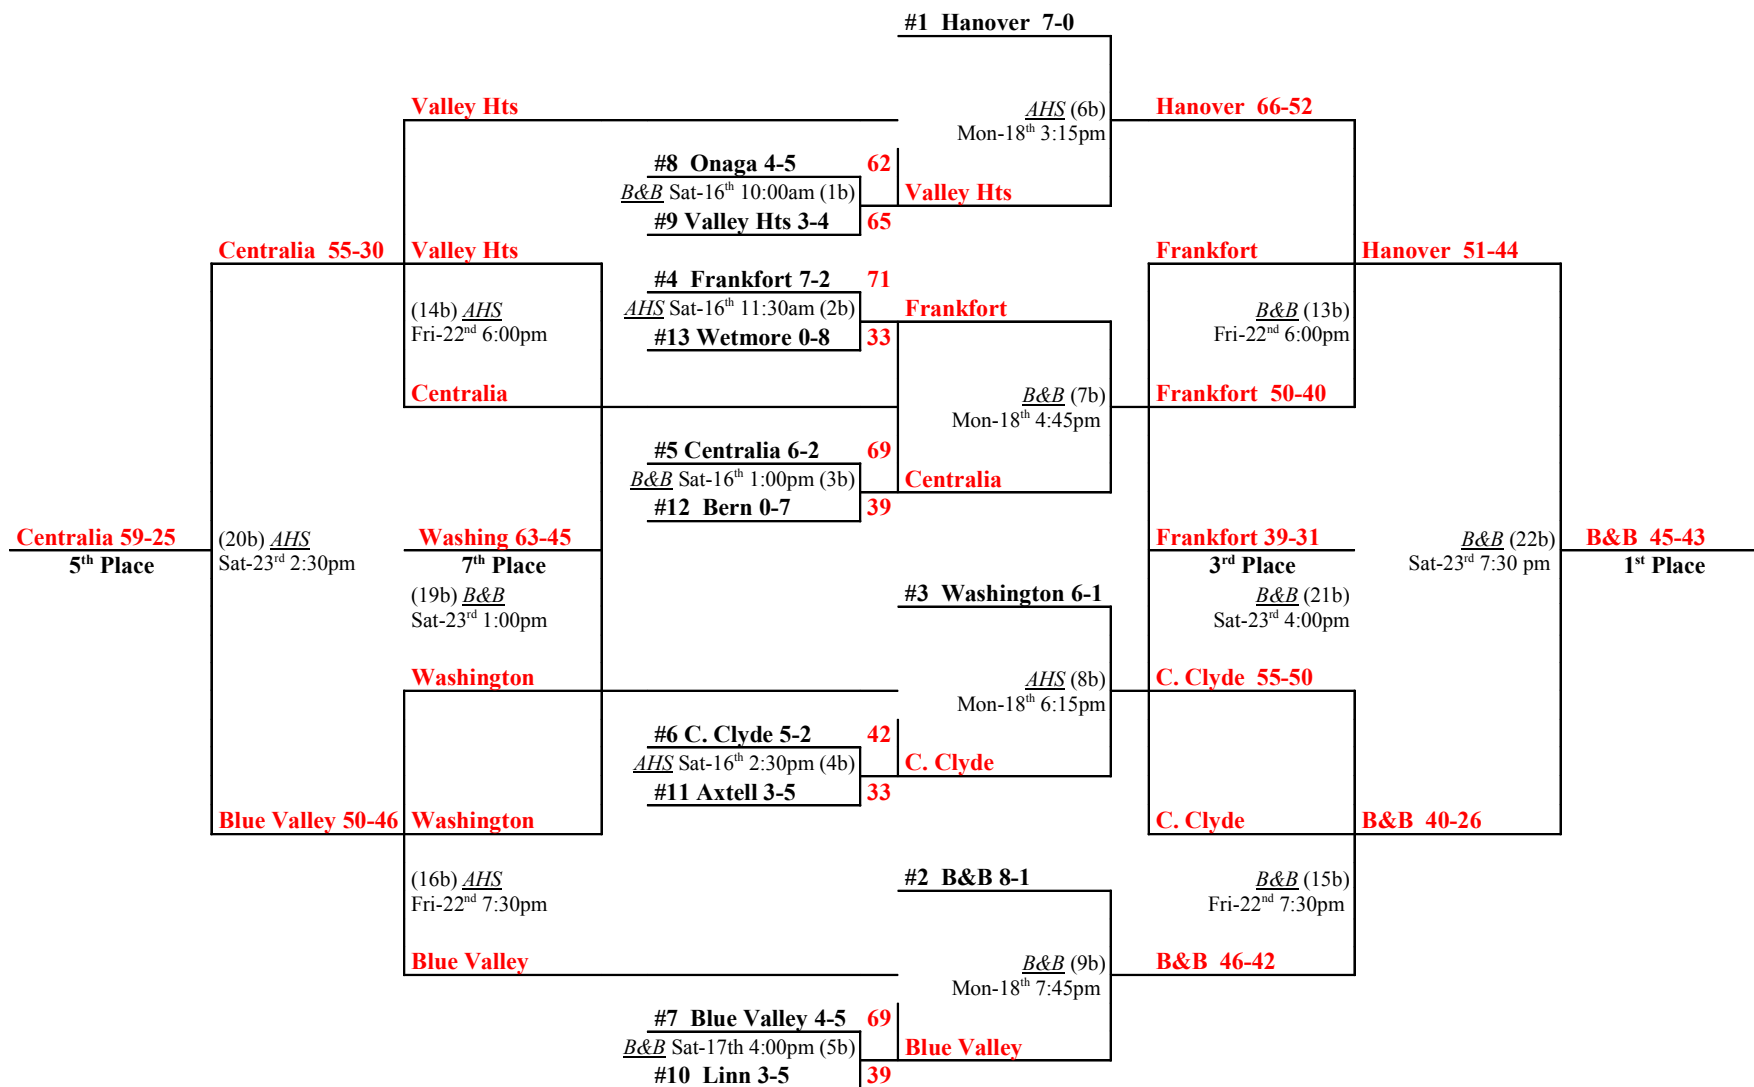

2010 TWIN VALLEY LEAGUE BASKETBALL TOURNAMENT (Girls)

CONSOLATION GAMES

(10g) L1g vs L 2g Tues-19th 5:30pm AHS
B&B v. Axtell 45-30

(11g) L4g vs L5g Tues-19th 7:00pm B&B
Linn v. Washington 52-57

(12g) L2g vs L3g Thur-21st 4:30pm B&B
Axtell v. Wetmore 53-32

(17g) L1g vs L5g Sat-23rd 10:00am AHS
B&B v. Washington 55-39

(18g) L3g vs L4g Sat-23rd 11:30am B&B
Wetmore v. Linn 49-38

2010 TWIN VALLEY LEAGUE BASKETBALL TOURNAMENT (Boys)

CONSOLATION GAMES

(10b) L1b vs L 2b Tues-19th 5:30pm *B&B*
Onaga v. Wetmore 72-48

(11b) L4b vs L5b Tues-19th 7:00pm *AHS*
Axtell v. Linn 45-50

(12b) L2b vs L3b Fri-22nd 4:30pm *B&B*
Wetmore v. Bern 50-45

(17b) L1b vs L5b Sat-23rd 10:00am *B&B*
Onaga v. Linn 54-49

(18b) L3b vs L4b Sat-23rd 11:30am *AHS*
Bern v. Axtell 53-40