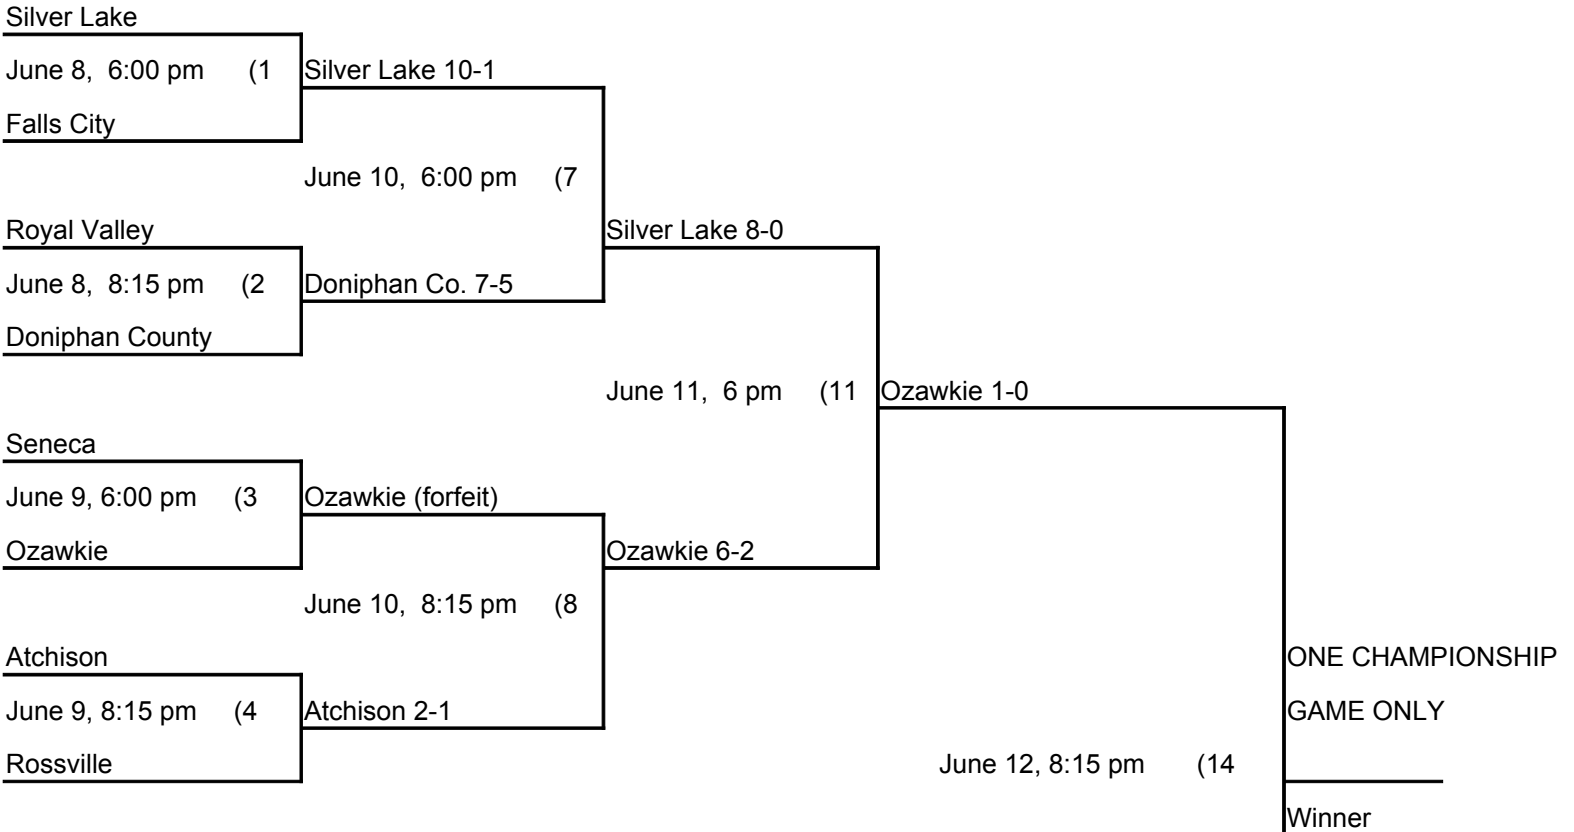

DONIPHAN COUNTY INVITATIONAL TOURNAMENT

JUNE 8 THRU 12, 2006 AT WATHENA

Winners' Bracket

Losers' Bracket